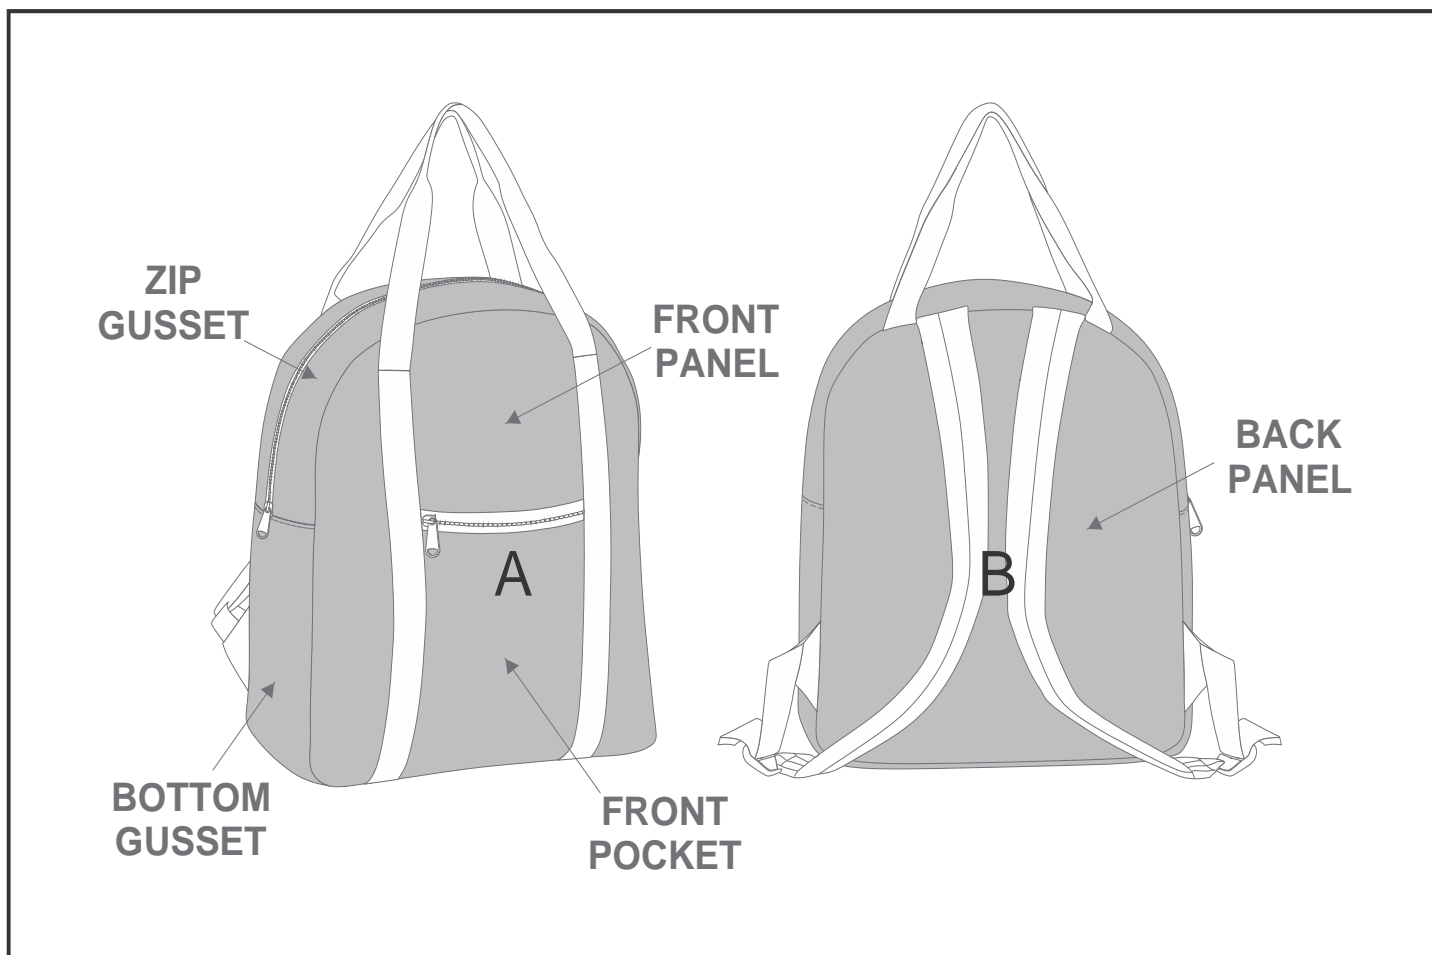

# BC-HP-30-G

Hoppla Motley Backpack

## Need to know:

- Includes 1-Position Sublimation (setup fees apply)

- Please Note: We cannot guarantee 100% logo Alignment on all Brandable Panels.

## Branding Options:

Position	Branding Method (Branding Code)	No. of Colours	Dimension
A	Custom Sublimation A (CPSUB-A)	Full Colour	759mm wide x 839mm high